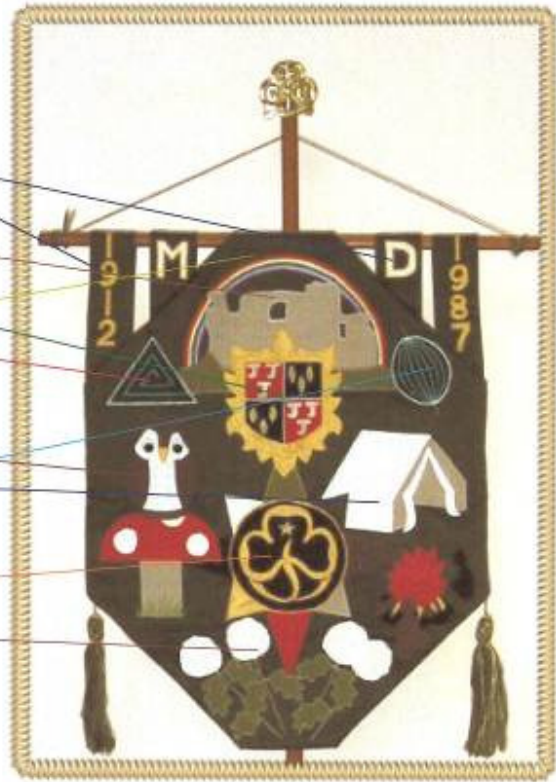

Information about the Marjorie Dinsdale Banner

The Dinsdale Banner

1. Marjorie Dinsdale's initials and dates
2. Kendal Castle
3. Kendal Coat of Arms
4. The YWCA Badge
5. Rainbows
6. Brownies
7. Guides
8. Senior Section
9. The Guide logo and points of the compass
10. Chrysanthemums—her favourite flower

The Dinsdale Banner was instigated in memory of Marjorie Dinsdale and her great contribution to Guiding in Kendal. It is awarded every year to a Unit or person from Kendal Division for their outstanding efforts throughout the year.